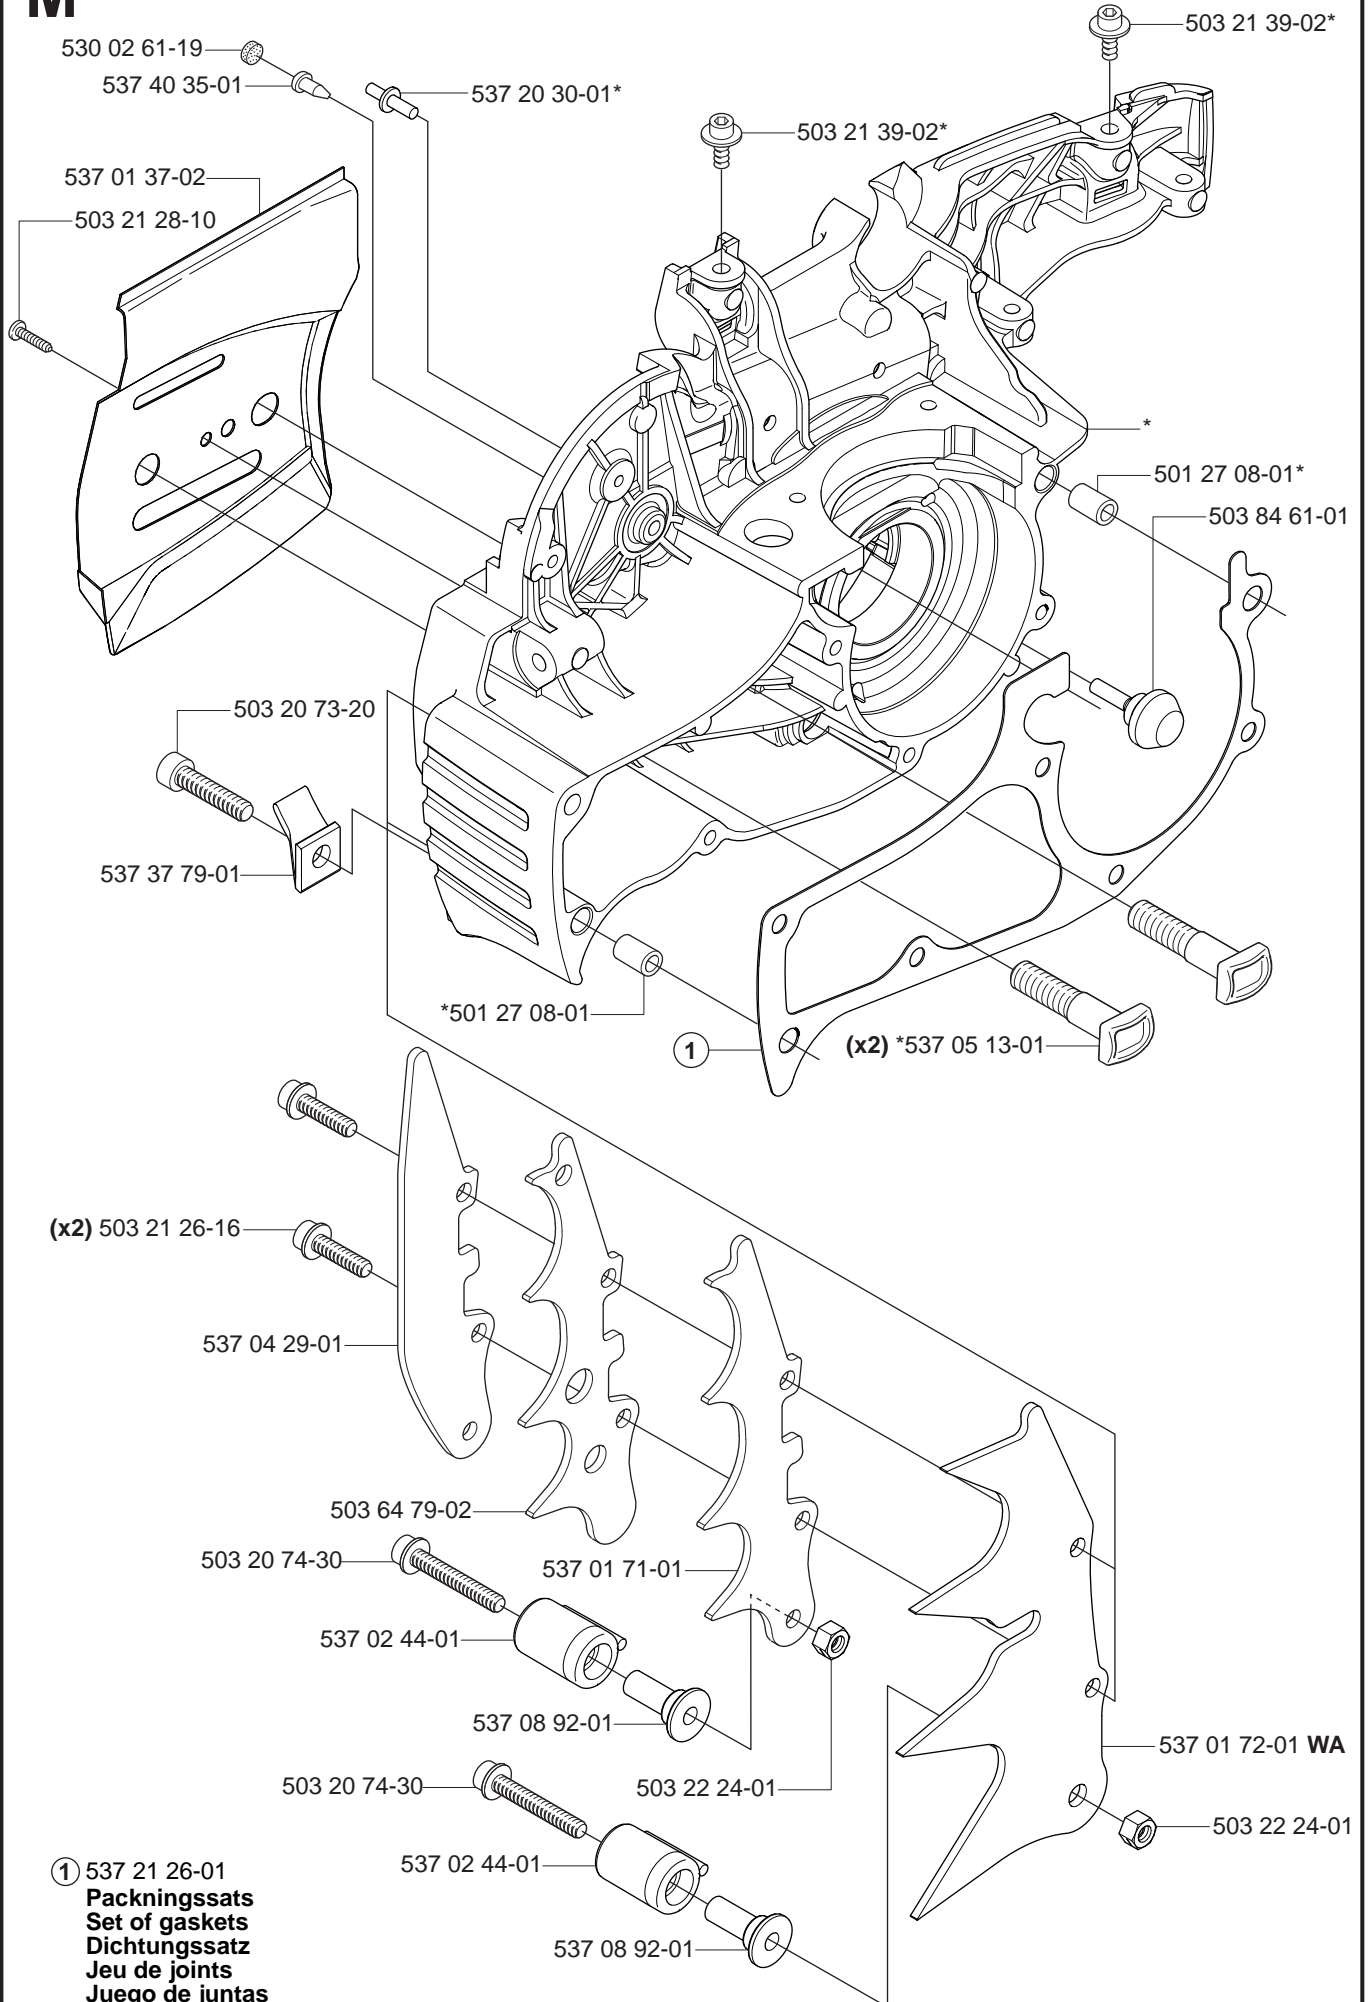

Repuestos

Reservdelar

A

*compl 537 33 10-01 WA

A

***compl 537 03 35-01 Std**

B

****compl 537 03 62-05 (3/8"x7T)**
****compl 537 03 62-06 (3/8"x8T)**

C

*compl 537 20 29-02

D

compl 537 20 96-01

E *compl 537 21 25-01

503 98 74-01*

E *compl 537 21 25-02

503 98 74-01*

F

H

*compl 537 25 41-02 575XP

J

*compl 537 20 59-01
*compl 537 20 89-01 WA

L

M *compl 537 20 93-04

*compl 537 20 93-02