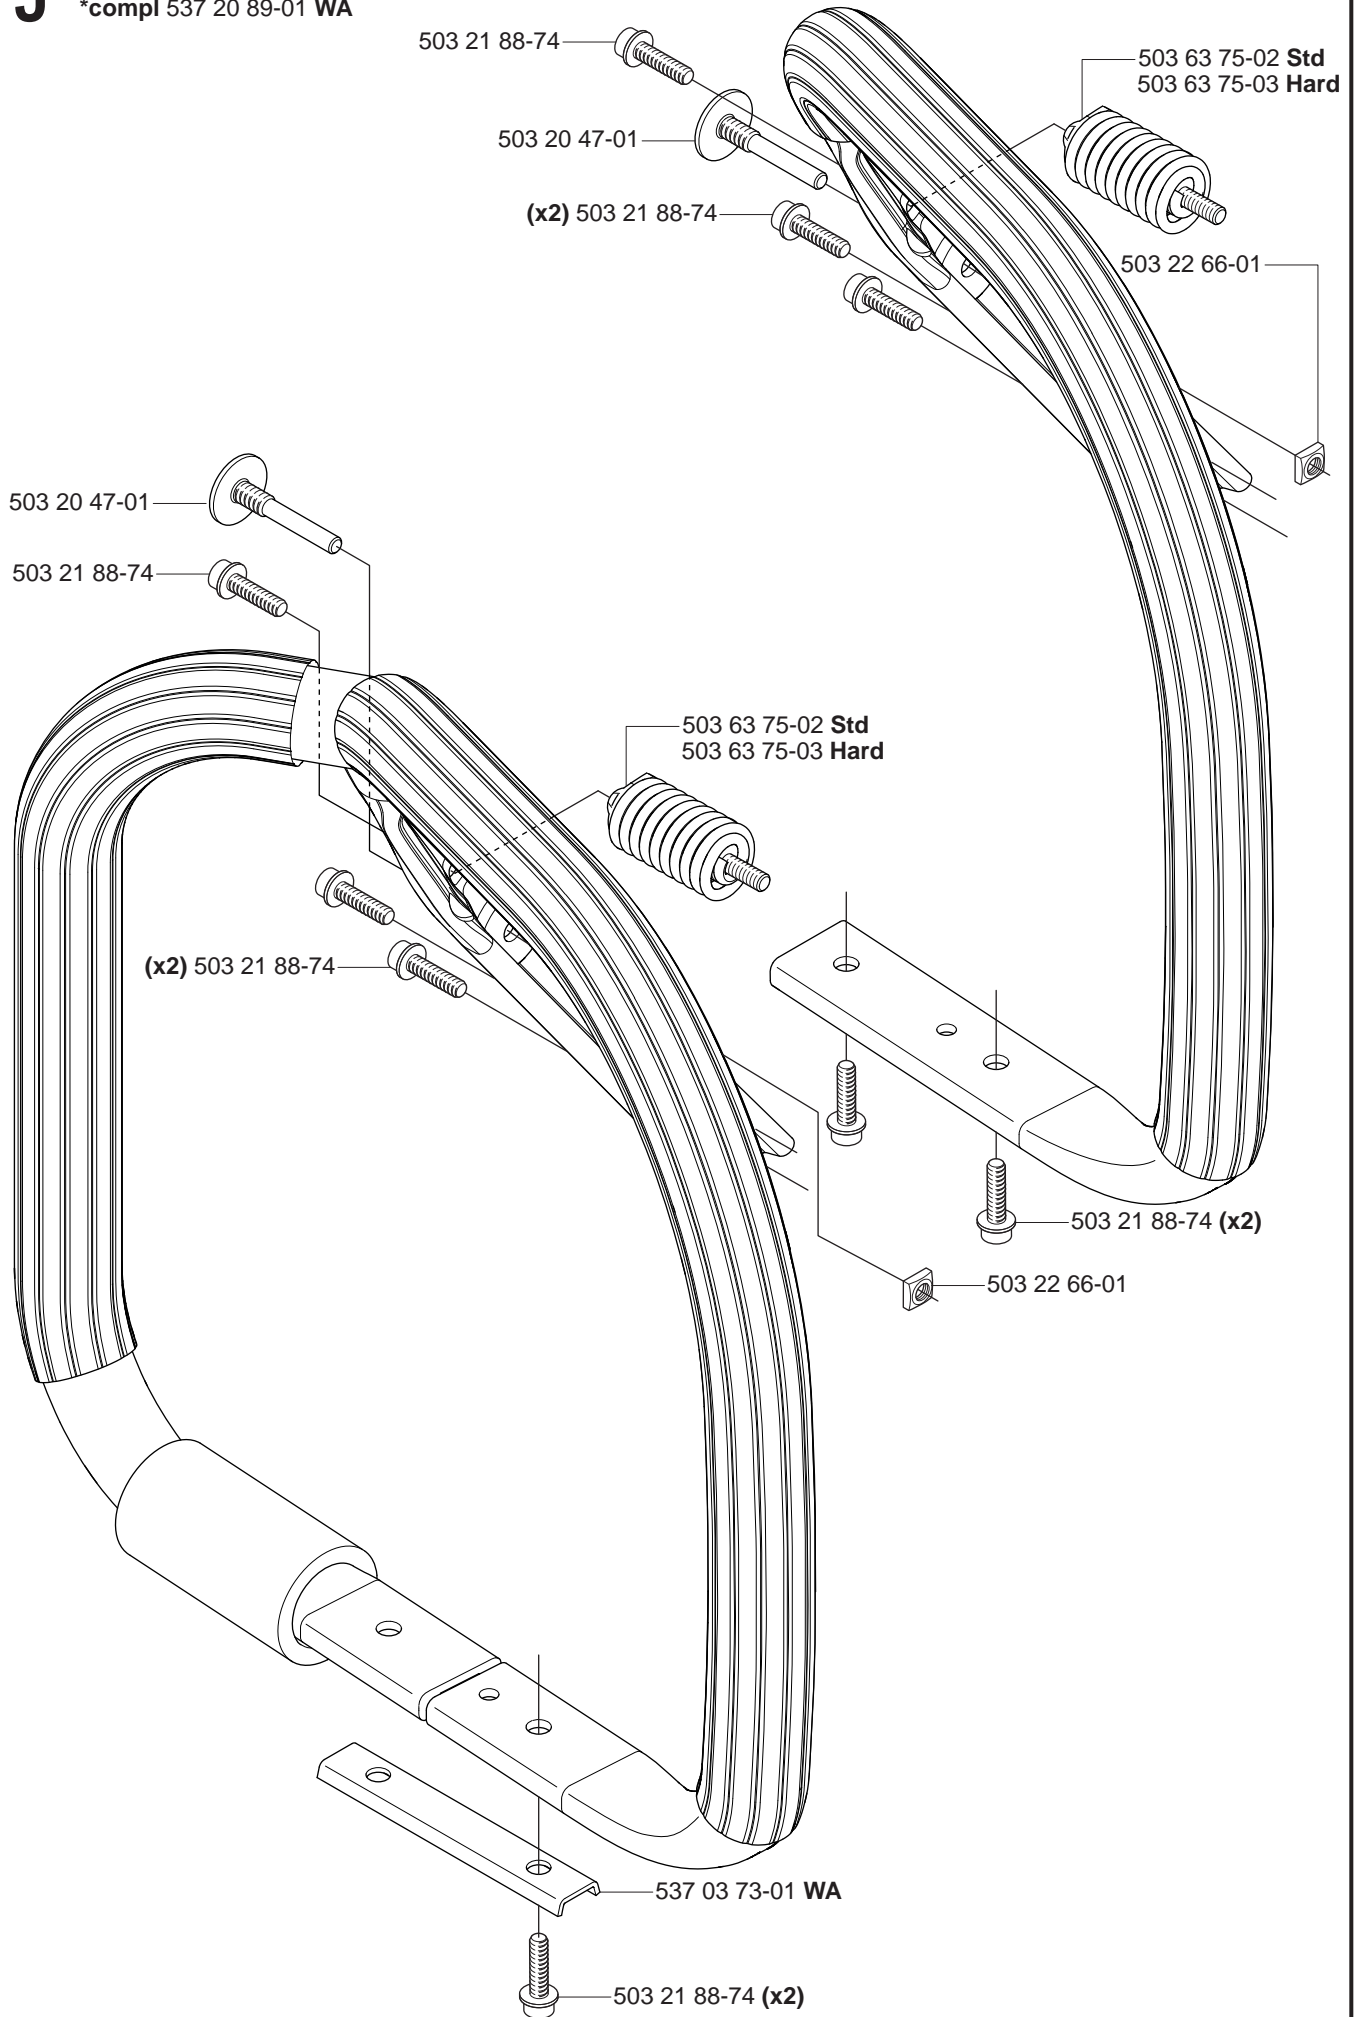

Repuestos

Reservdelar

A

*compl 537 33 10-01 WA

A

***compl 537 03 35-01 Std**

B

****compl 537 03 62-05 (3/8"x7T)**
****compl 537 03 62-06 (3/8"x8T)**

C

*compl 537 20 29-02

D

compl 537 20 96-01

E *compl 537 21 25-01

503 98 74-01*

E *compl 537 21 25-02

503 98 74-01*

F

H

*compl 537 25 41-02 575XP

J

*compl 537 20 59-01
*compl 537 20 89-01 WA

L

M *compl 537 20 93-04

*compl 537 20 93-02

Correction 537 20 93-04

N

*compl 537 30 61-02

P

*compl 544 19 98-01 ZAMA C1M-EL28

ZAMA C1M-EL28

Q

compl 537 20 89-02 WA G