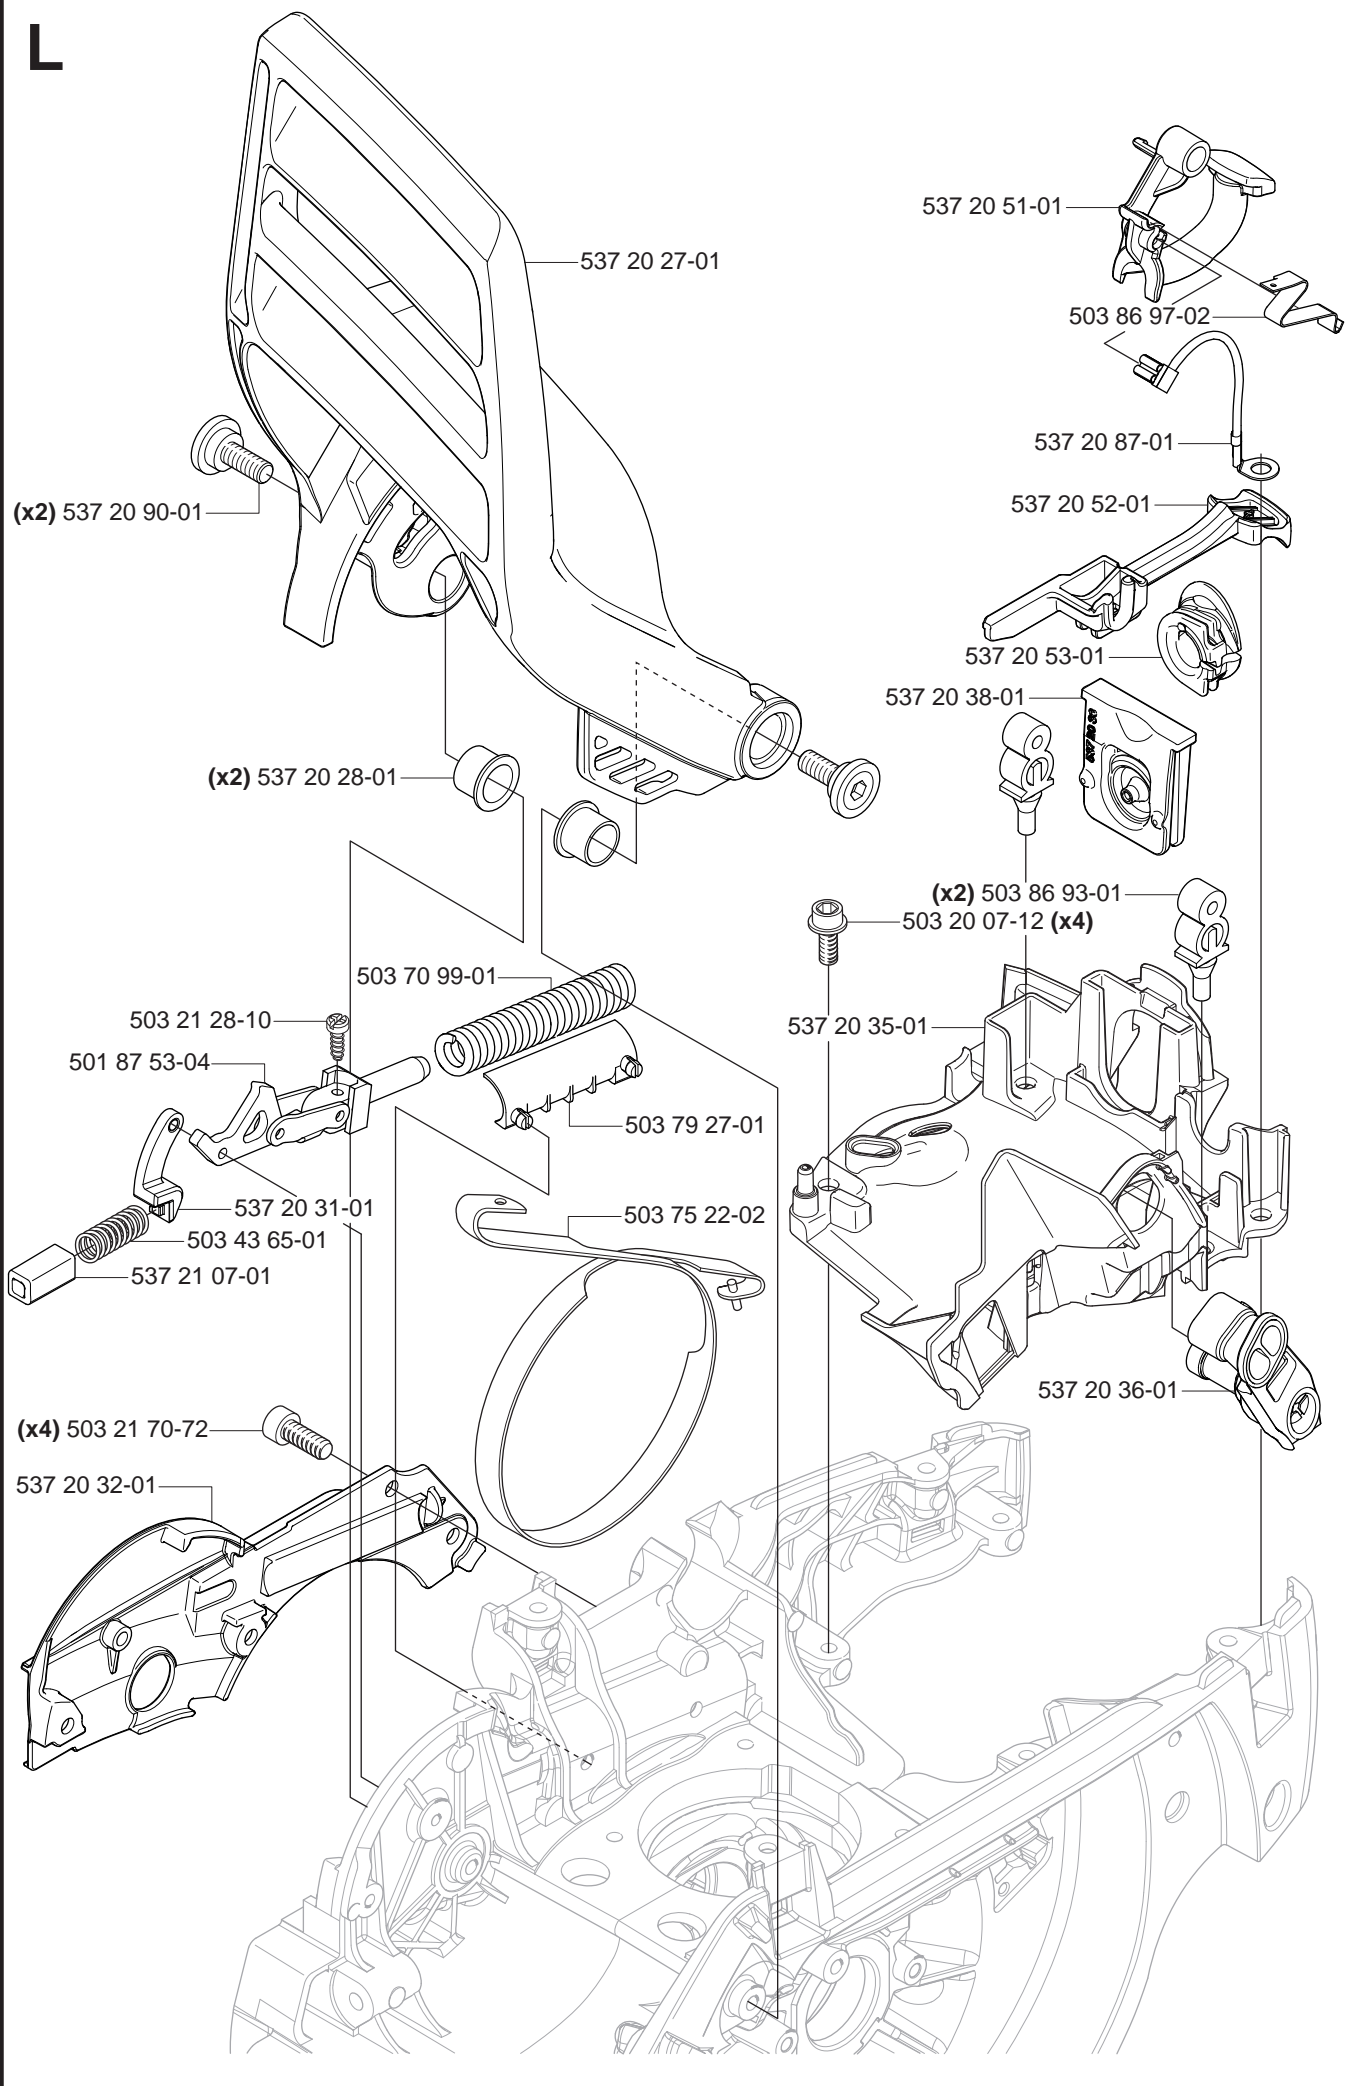

Repuestos

Reservdelar

A

*compl 537 33 10-01 WA

A

***compl 537 03 35-01 Std**

B

****compl 537 03 62-05 (3/8"x7T)**
****compl 537 03 62-06 (3/8"x8T)**

C

*compl 537 20 29-02

D

compl 537 20 96-01

E *compl 537 21 25-01

503 98 74-01*

E *compl 537 21 25-02

503 98 74-01*

F

H

*compl 537 25 41-02 575XP

J

*compl 537 20 59-01
*compl 537 20 89-01 WA

L

M *compl 537 20 93-04

*compl 537 20 93-02

Correction 537 20 93-04

N

*compl 537 30 61-02

P

*compl 544 19 98-01 ZAMA C1M-EL28

ZAMA C1M-EL28

Q

compl 537 20 89-02 WA G