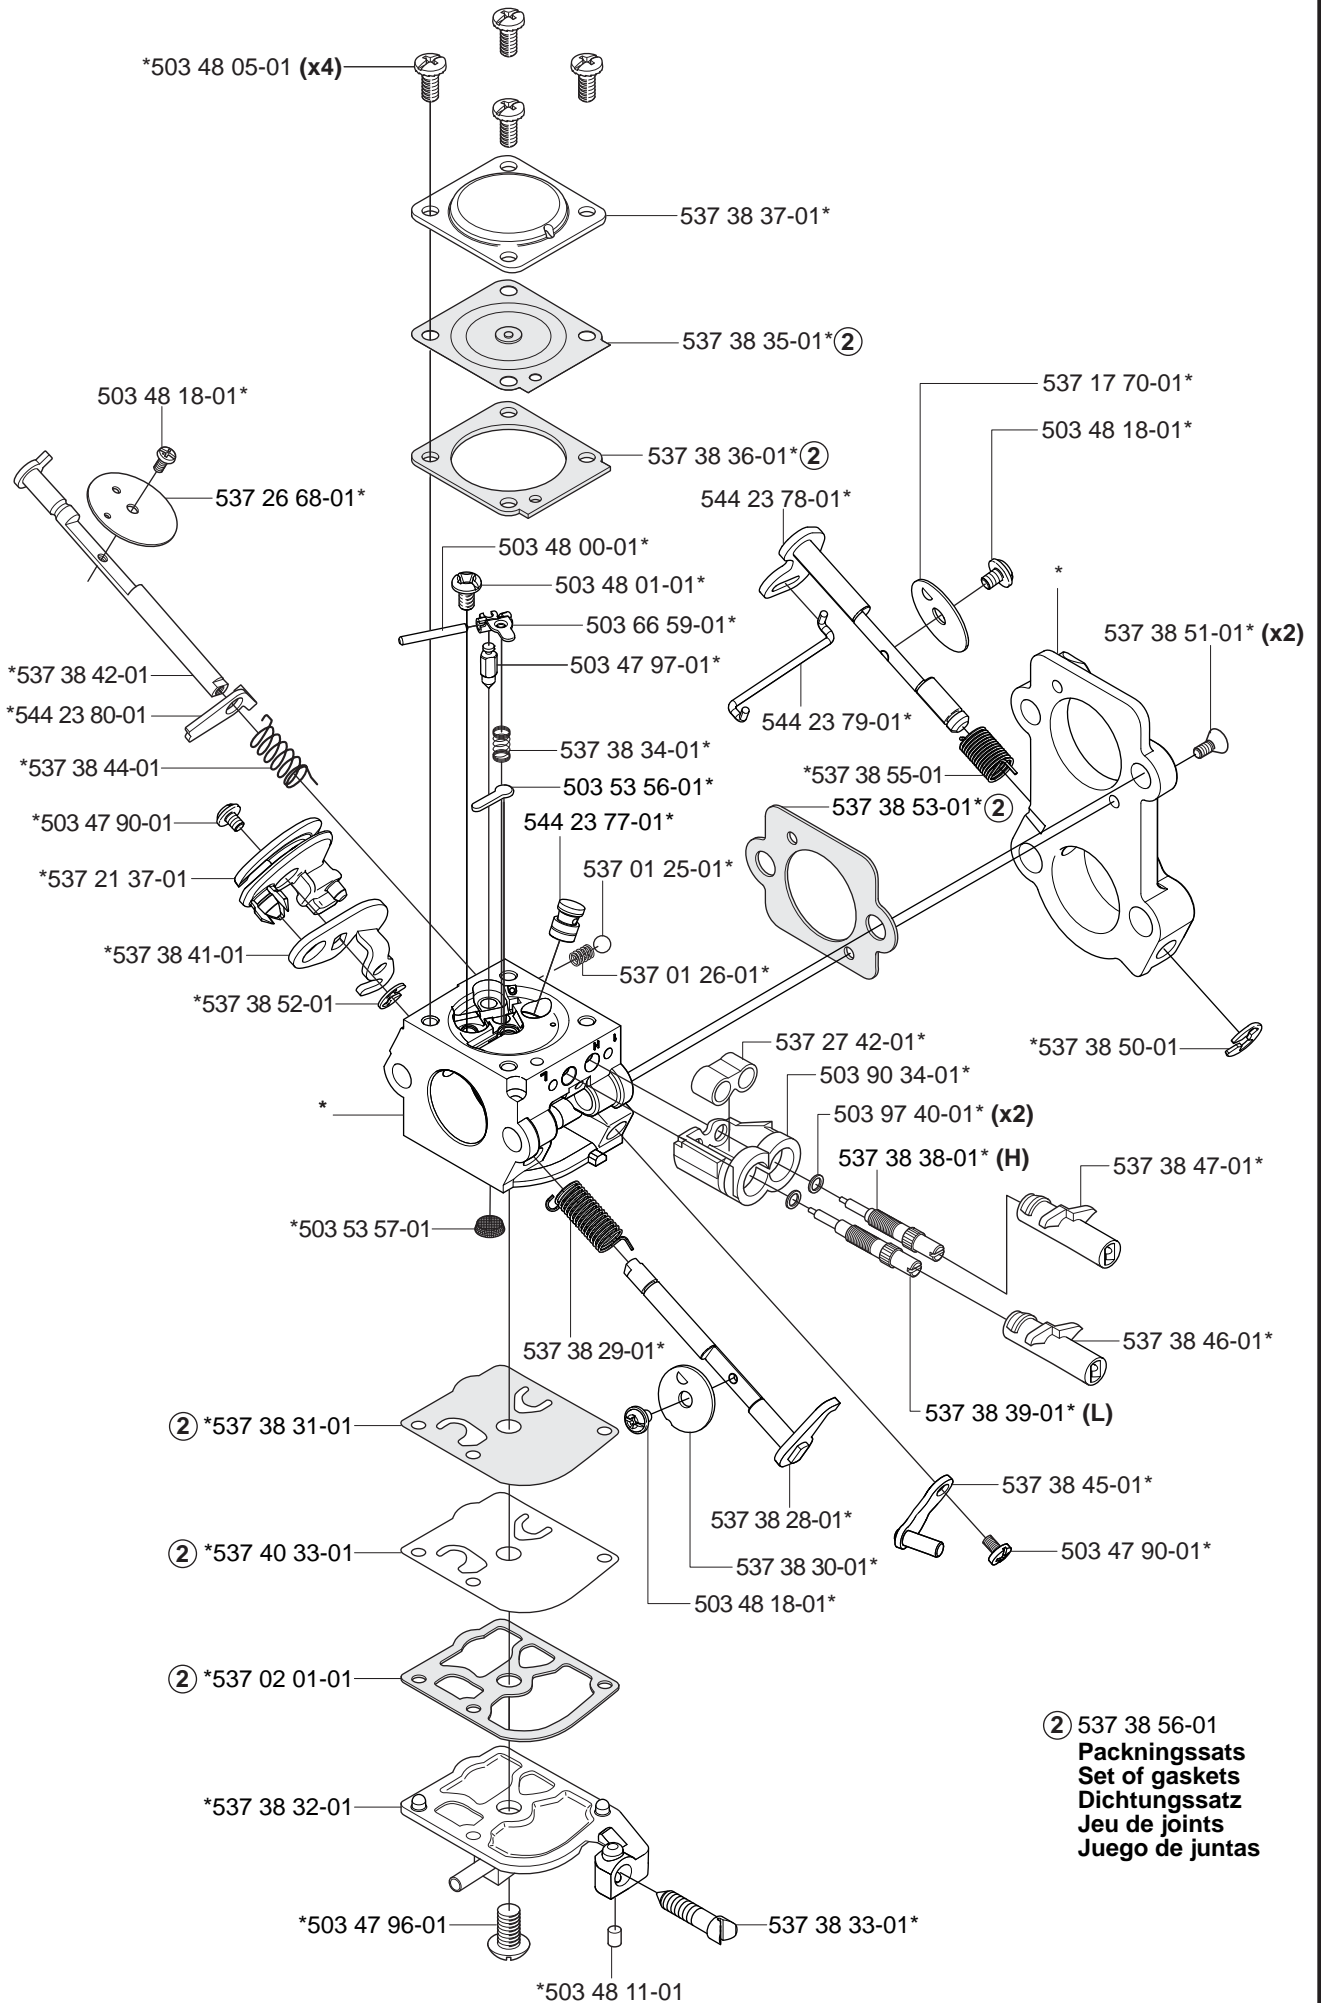

Repuestos

Reservdelar

A

*compl 537 33 10-01 WA

A

***compl 537 03 35-01 Std**

B

****compl 537 03 62-05 (3/8"x7T)**
****compl 537 03 62-06 (3/8"x8T)**

C

*compl 537 20 29-02

D

compl 537 20 96-01

E *compl 537 21 25-01

503 98 74-01*

E *compl 537 21 25-02

503 98 74-01*

F

H

*compl 537 25 41-02 575XP

J

*compl 537 20 59-01
*compl 537 20 89-01 WA

L

M *compl 537 20 93-04

*compl 537 20 93-02

Correction 537 20 93-04

N

*compl 537 30 61-02

P

*compl 544 19 98-01 ZAMA C1M-EL28

ZAMA C1M-EL28

Q

compl 537 20 89-02 WA G