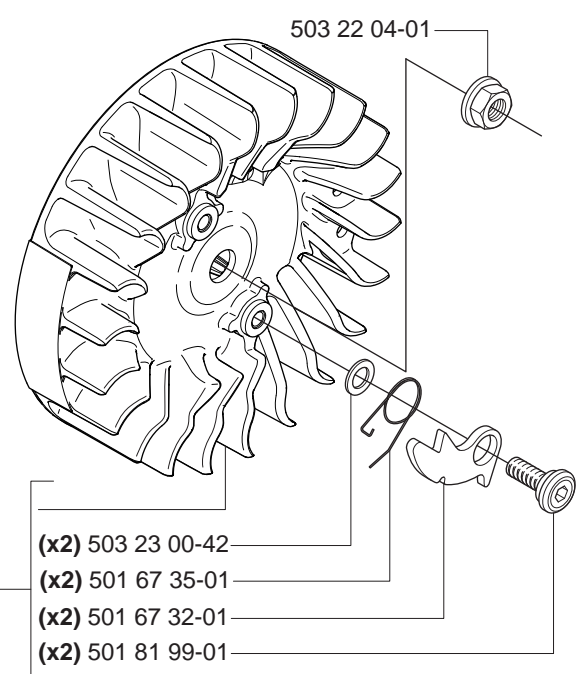

Repuestos

Reservdelar

A

*compl 537 33 10-01 WA

A

***compl 537 03 35-01 Std**

B

****compl 537 03 62-05 (3/8"x7T)**
****compl 537 03 62-06 (3/8"x8T)**

C

*compl 537 20 29-02

D

compl 537 20 96-01

E *compl 537 21 25-01

503 98 74-01*

E *compl 537 21 25-02

503 98 74-01*

F

H

*compl 537 25 41-02 575XP

J

*compl 537 20 59-01
*compl 537 20 89-01 WA

L

M *compl 537 20 93-04

*compl 537 20 93-02