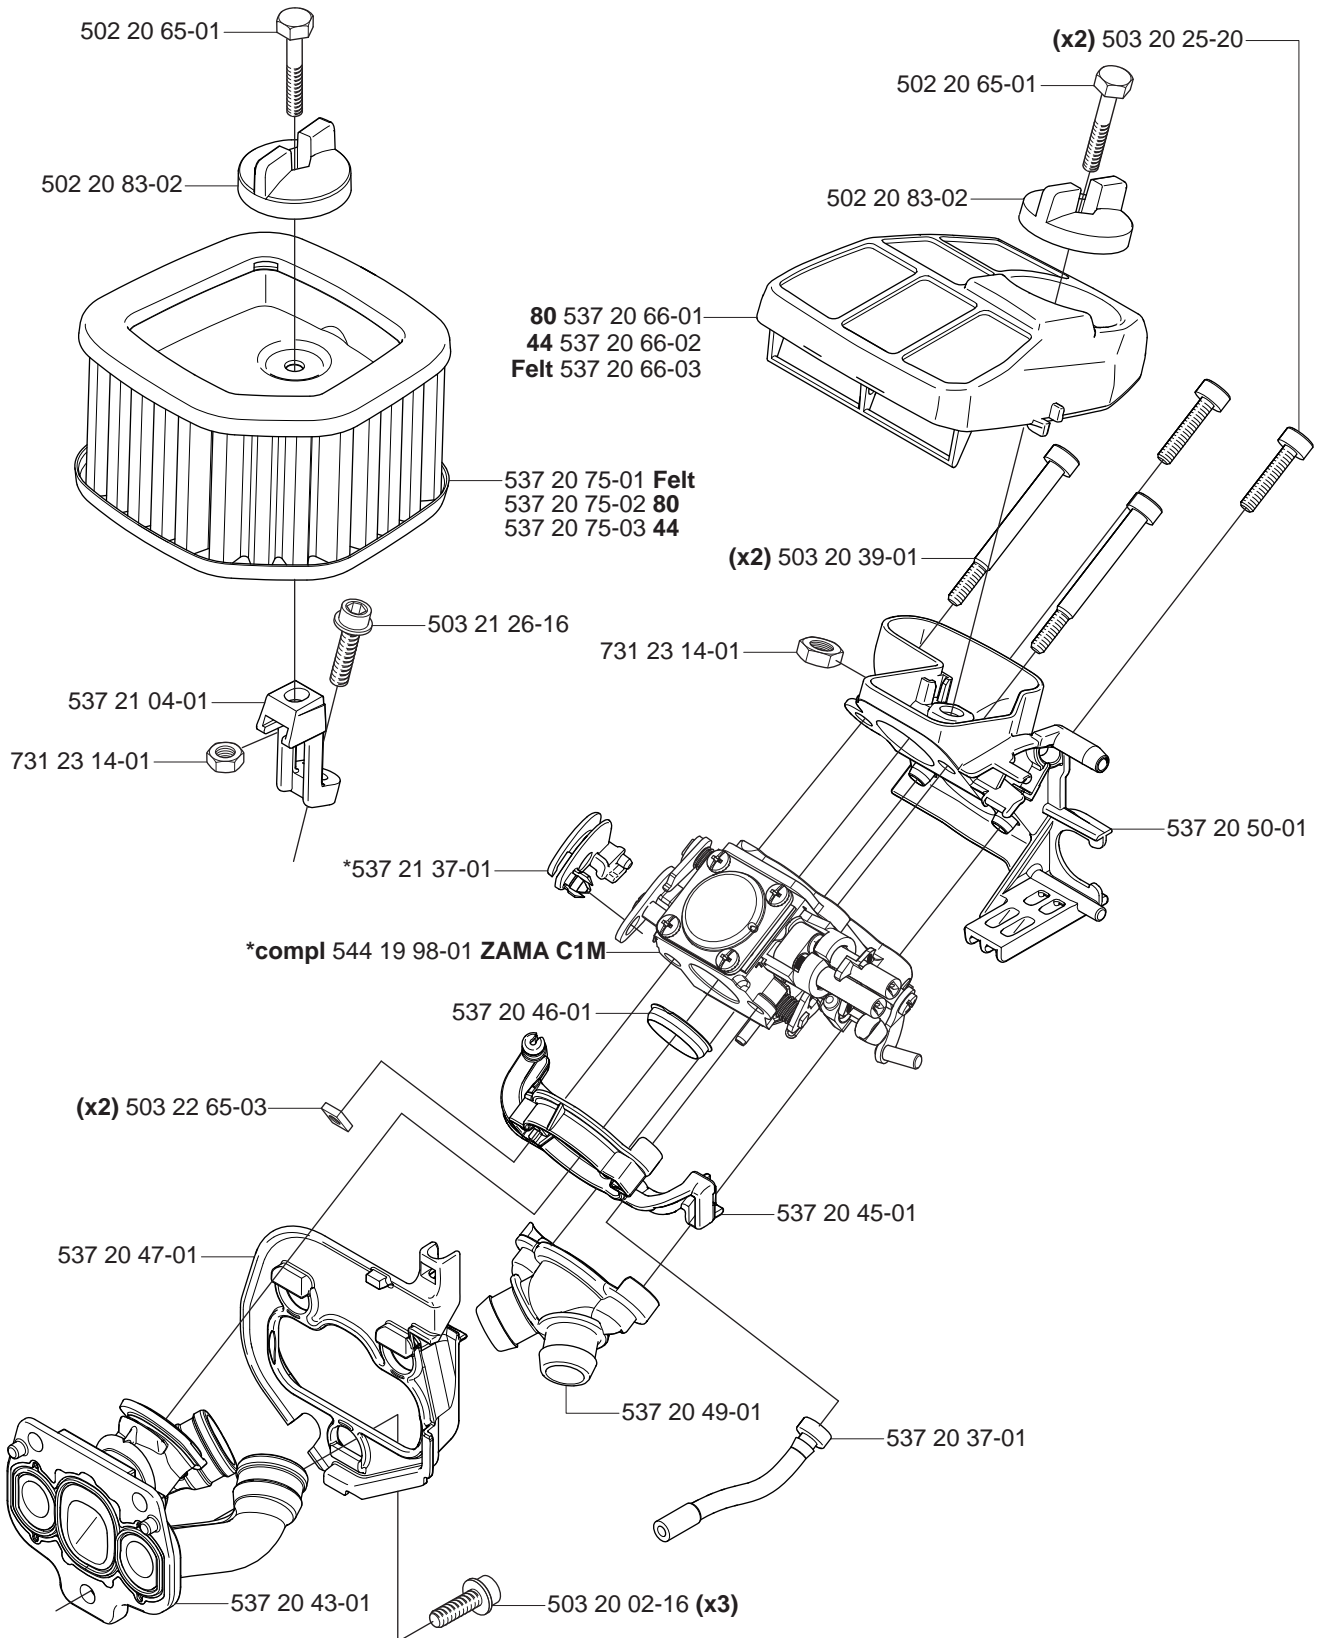

Repuestos

Reservdelar

A

*compl 537 33 10-01 WA

A

***compl 537 03 35-01 Std**

B

****compl 537 03 62-05 (3/8"x7T)**
****compl 537 03 62-06 (3/8"x8T)**

C

*compl 537 20 29-02

D

compl 537 20 96-01

E *compl 537 21 25-01

503 98 74-01*

E *compl 537 21 25-02

503 98 74-01*

F

H

*compl 537 25 41-02 575XP

J

*compl 537 20 59-01
*compl 537 20 89-01 WA

L

M *compl 537 20 93-04

*compl 537 20 93-02