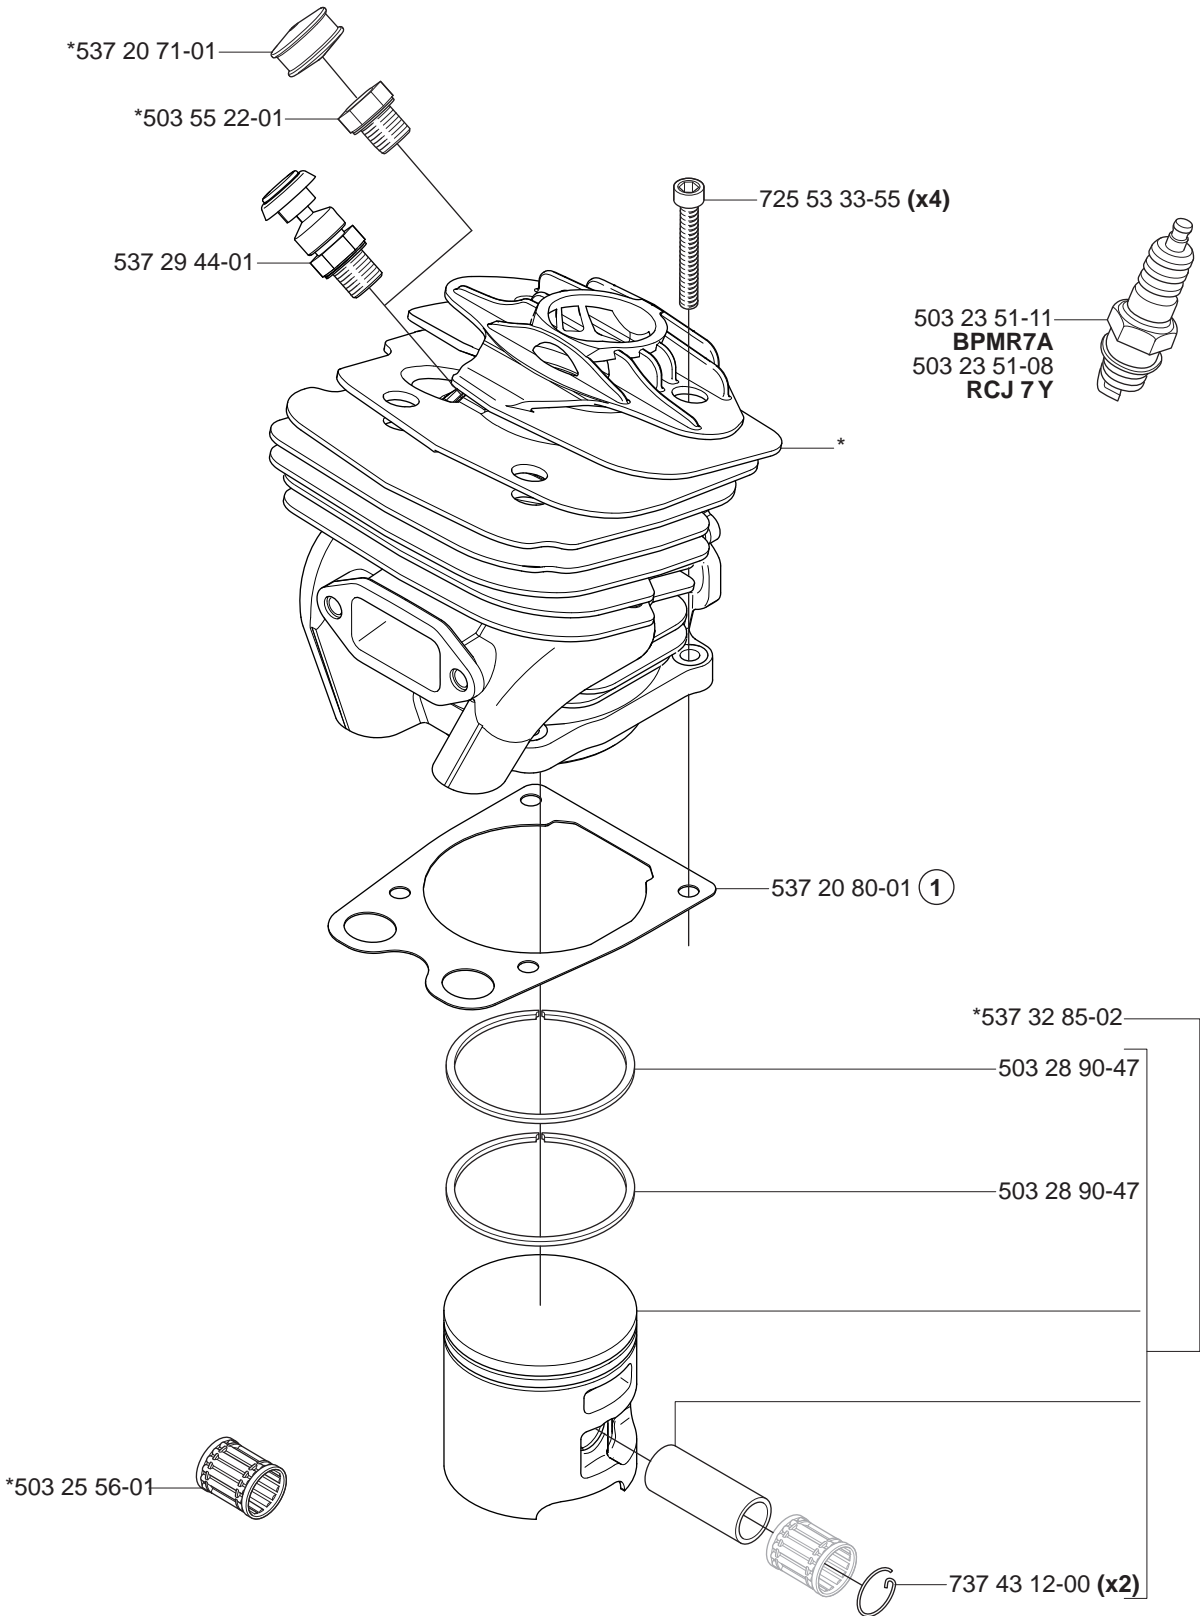

Repuestos

Reservdelar

A

*compl 537 33 10-01 WA

A

***compl 537 03 35-01 Std**

B

****compl 537 03 62-05 (3/8"x7T)**
****compl 537 03 62-06 (3/8"x8T)**

C

*compl 537 20 29-02

D

compl 537 20 96-01

E *compl 537 21 25-01

503 98 74-01*

E *compl 537 21 25-02

503 98 74-01*

F

H

*compl 537 25 41-02 575XP

J

*compl 537 20 59-01
*compl 537 20 89-01 WA

L

M *compl 537 20 93-04

*compl 537 20 93-02