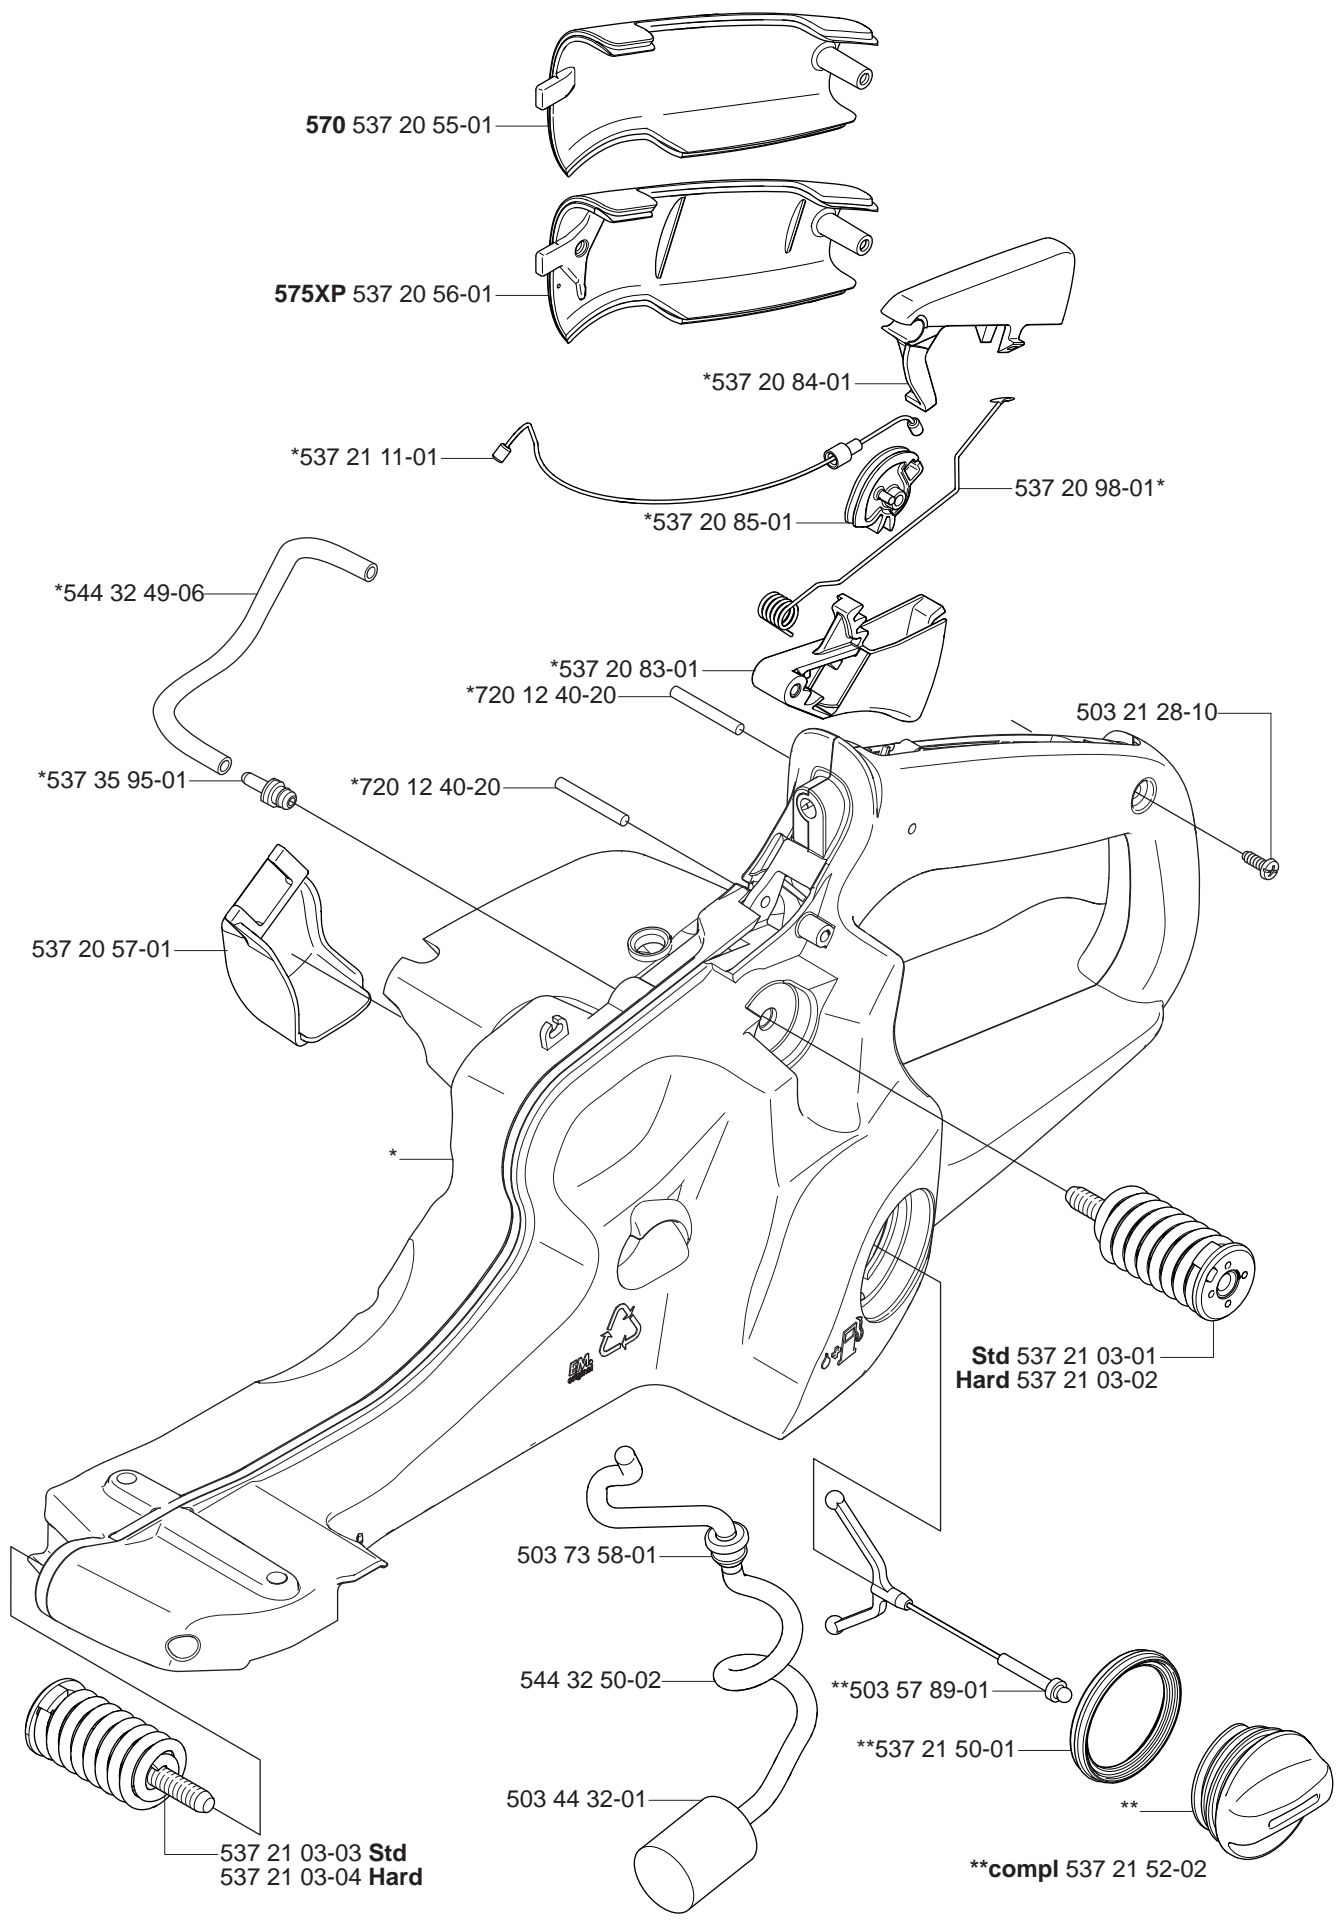

Repuestos

Reservdelar

A

*compl 537 33 10-01 WA

A

***compl 537 03 35-01 Std**

B

****compl 537 03 62-05 (3/8"x7T)**
****compl 537 03 62-06 (3/8"x8T)**

C

*compl 537 20 29-02

D

compl 537 20 96-01

E *compl 537 21 25-01

503 98 74-01*

E *compl 537 21 25-02

503 98 74-01*

F

H

*compl 537 25 41-02 575XP

J

*compl 537 20 59-01
*compl 537 20 89-01 WA

L

M *compl 537 20 93-04

*compl 537 20 93-02

Correction 537 20 93-04

N

*compl 537 30 61-02

P

*compl 544 19 98-01 ZAMA C1M-EL28

ZAMA C1M-EL28

Q

compl 537 20 89-02 WA G